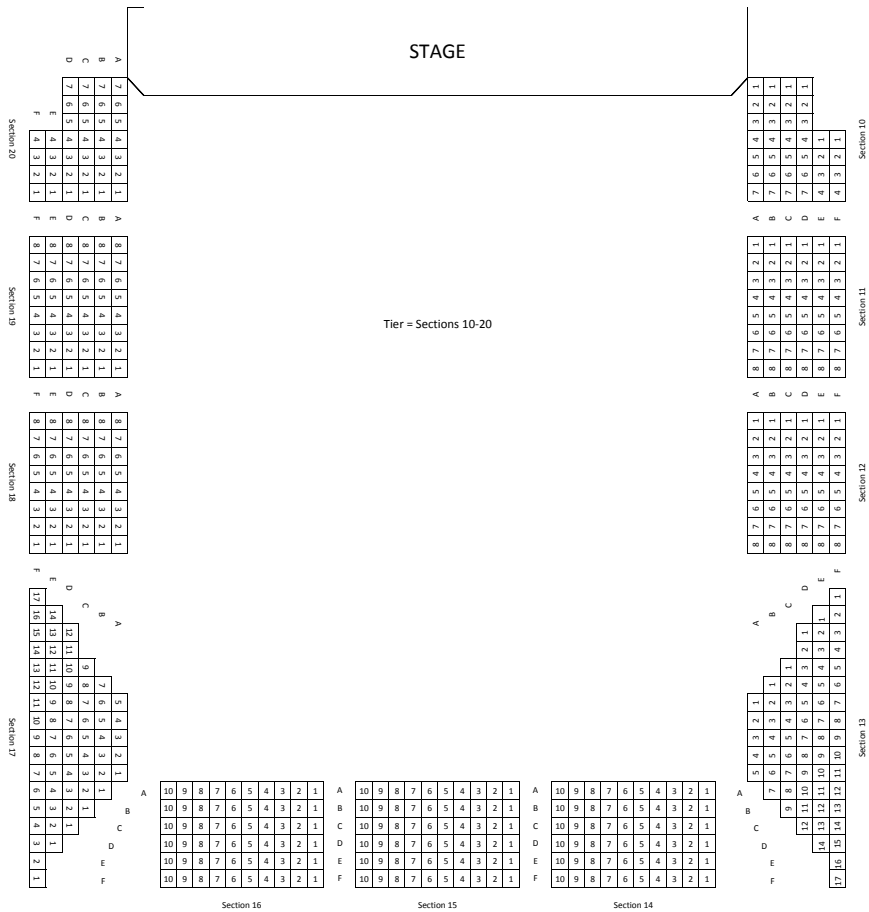

War Memorial Auditorium
Orchestra Level

A	8	7	6	5	4	3	2	1		
B	8	7	6	5	4	3	2	1		
C	10	9	8	7	6	5	4	3	2	1
D	10	9	8	7	6	5	4	3	2	1
E	10	9	8	7	6	5	4	3	2	1
F	10	9	8	7	6	5	4	3	2	1

Section 5

War Memorial Auditorium
Tier/Balcony

Tier = Sections 10-20

Balcony (Sections 30-33)

Section 34 (includes all of Row H)

Section 33

Section 32

Section 31

Section 30 (includes all of Row H)