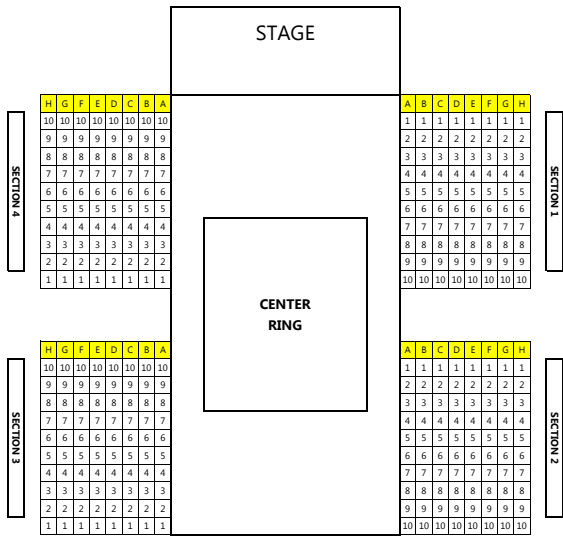

War Memorial Auditorium
Orchestra Level

A	8	7	6	5	4	3	2	1		
B	8	7	6	5	4	3	2	1		
C	10	9	8	7	6	5	4	3	2	1
D	10	9	8	7	6	5	4	3	2	1
E	10	9	8	7	6	5	4	3	2	1
F	10	9	8	7	6	5	4	3	2	1

Section 5

War Memorial Auditorium
Tier/Balcony

Tier = Sections 10-20

Balcony (Sections 30-33)

Section 34 (includes all of Row H)

Section 33

Section 32

Section 31

Section 30 (includes all of Row H)